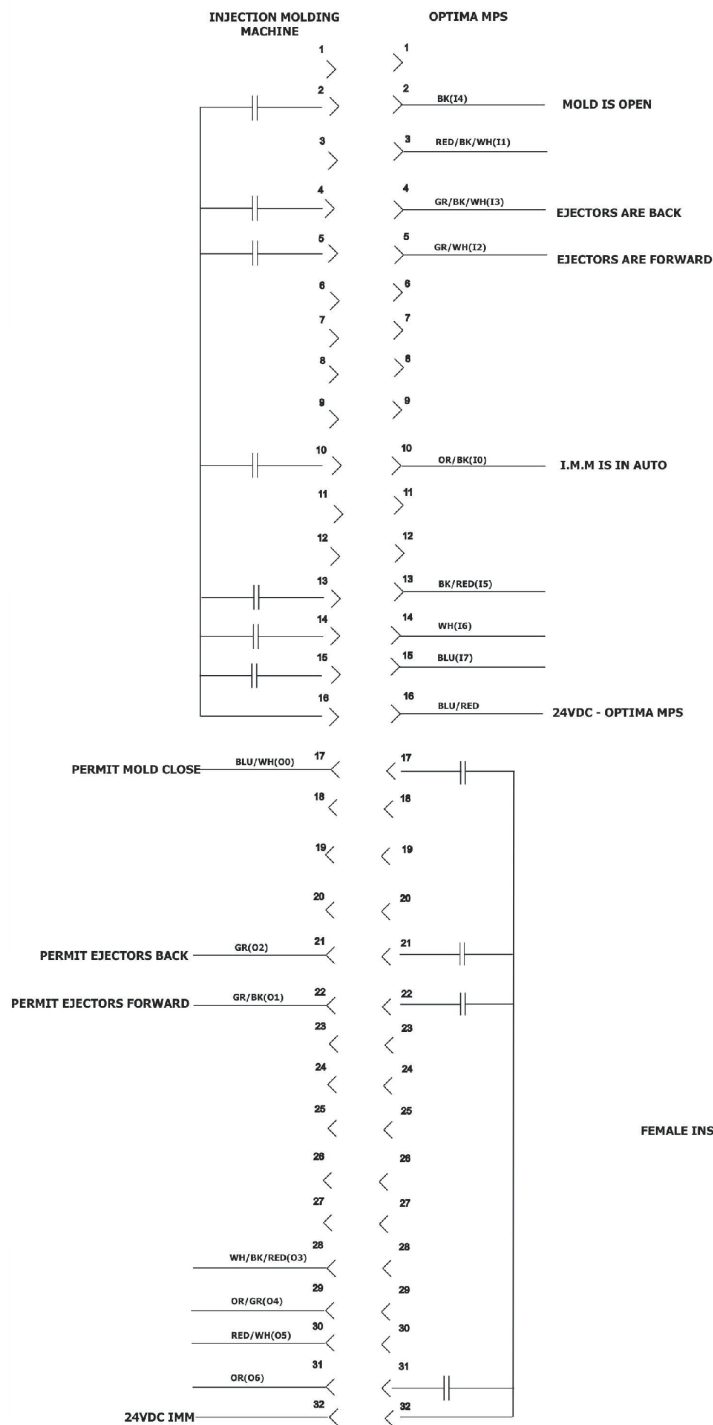

Electrical Drawings/Schematics

IMM/Optima Interface (Horizontal Machine)

PLUG SPI

DRAWING: IMM/OPTIMA INTERFACE (HORIZONTAL MACHINE)		
COMPANY: Realtime Technologies	DATE: 13/3/05	VERSION: 1.0

Robot/Optima Interface

PLUG SPI

DRAWING: ROBOT/OPTIMA INTERFACE

COMPANY:
RealTime Technologies

DATE:
12/03/04

VERSION:
1.2

IMM/Optima Interface (Vertical Machine)

PLUG SPI

DRAWING: IMM/OPTIMA INTERFACE (VERTICAL MACHINE)		
COMPANY: Realtime Technologies	DATE: 12/03/04	VERSION: 1.0