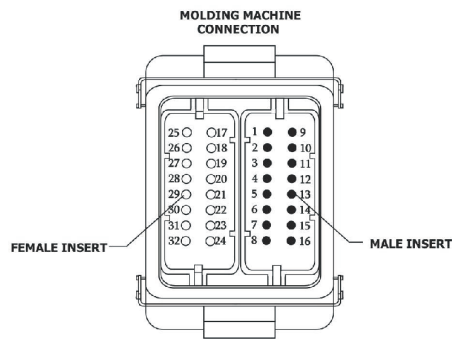

Electrical Drawings/Schematics

IMM/Optima Interface (Horizontal Machine)

PLUG SPI

DRAWING: IMM/OPTIMA INTERFACE (HORIZONTAL MACHINE)		
COMPANY: Realtime Technologies	DATE: 13/3/05	VERSION: 1.0

Robot/Optima Interface

PLUG SPI

DRAWING: ROBOT/OPTIMA INTERFACE

COMPANY:
RealTime Technologies

DATE:
12/03/04

VERSION:
1.2

IMM/Optima Interface (Vertical Machine)

PLUG SPI

DRAWING: IMM/OPTIMA INTERFACE (VERTICAL MACHINE)		
COMPANY: Realtime Technologies	DATE: 12/03/04	VERSION: 1.0