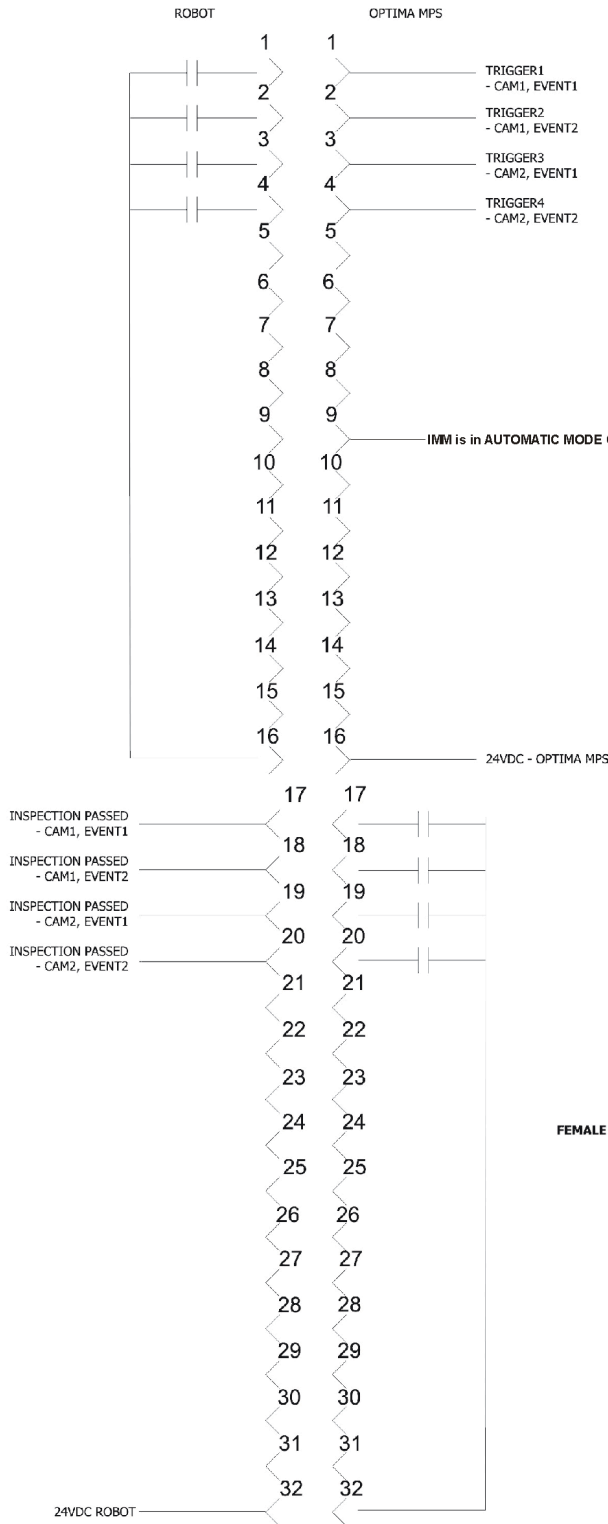

Electrical Drawings/Schematics

IMM/Optima Interface (Horizontal Machine)

PLUG SPI

DRAWING: IMM/OPTIMA INTERFACE (HORIZONTAL MACHINE)		
COMPANY: Realtime Technologies	DATE: 13/3/05	VERSION: 1.0

Robot/Optima Interface

PLUG SPI

DRAWING: ROBOT/OPTIMA INTERFACE

COMPANY:
RealTime Technologies

DATE:
12/03/04

VERSION:
1.2

IMM/Optima Interface (Vertical Machine)

PLUG SPI

DRAWING: IMM/OPTIMA INTERFACE (VERTICAL MACHINE)		
COMPANY: Realtime Technologies	DATE: 12/03/04	VERSION: 1.0