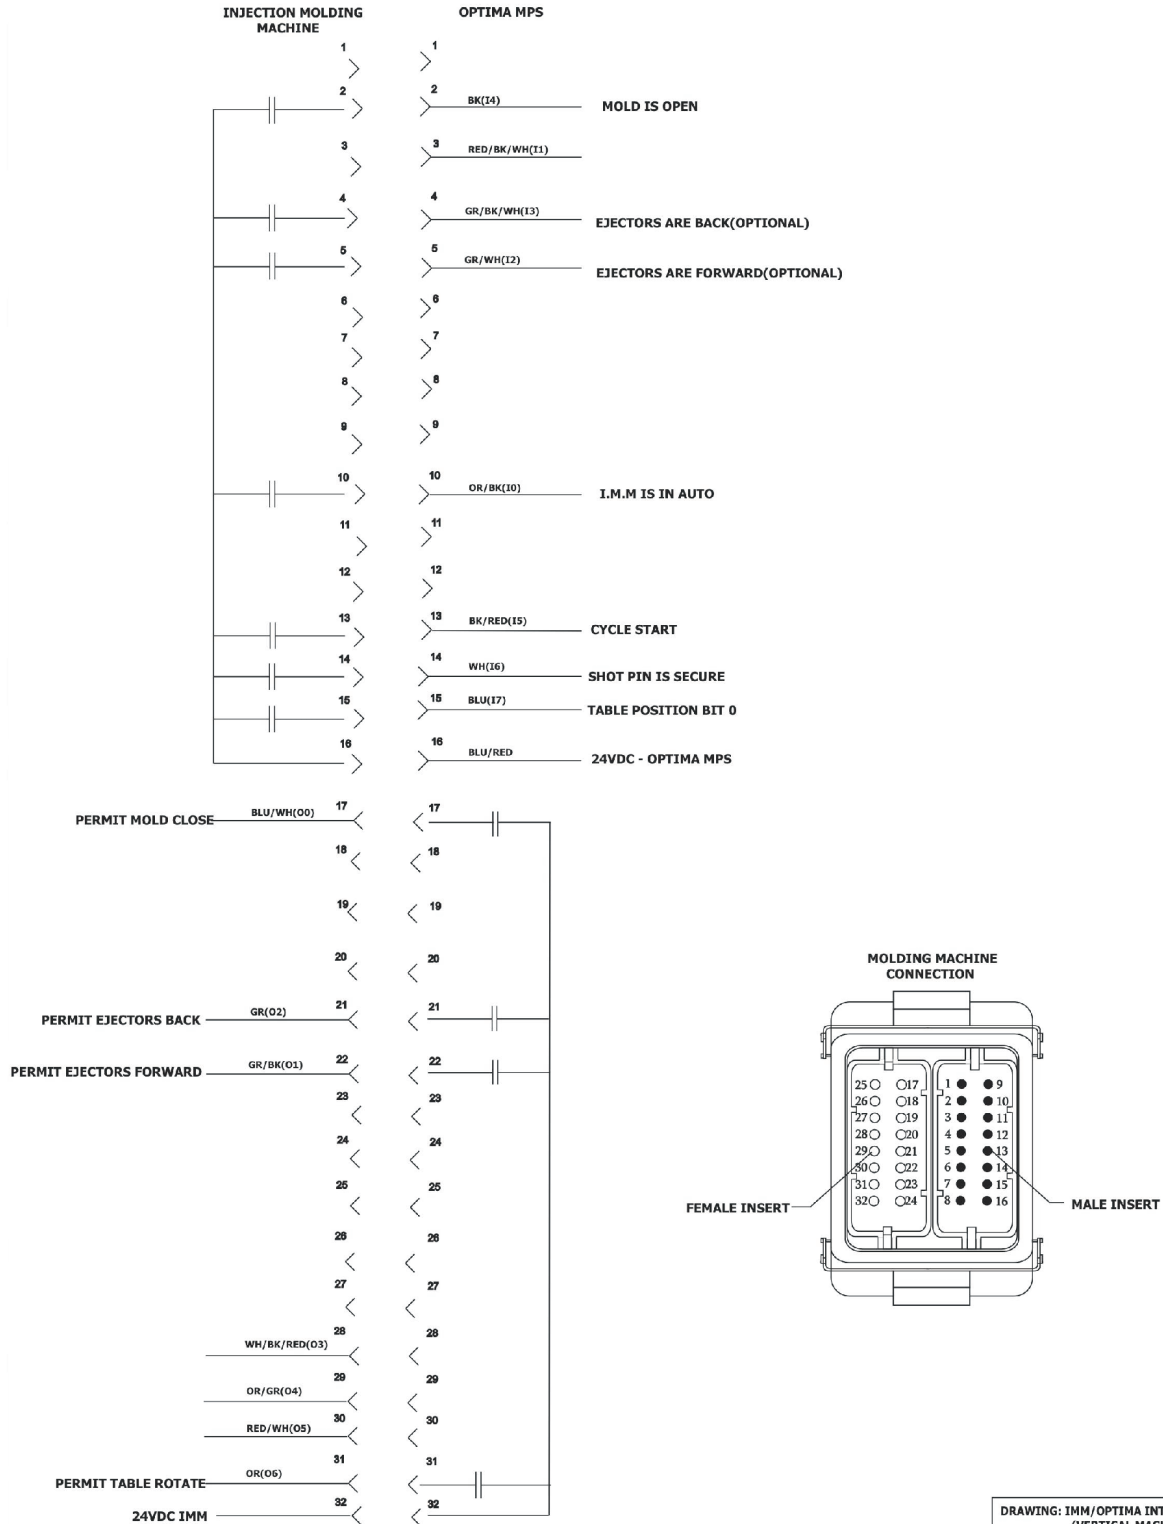

Electrical Drawings/Schematics

IMM/Optima Interface (Horizontal Machine)

PLUG SPI

DRAWING: IMM/OPTIMA INTERFACE (HORIZONTAL MACHINE)		
COMPANY: Realtime Technologies	DATE: 13/3/05	VERSION: 1.0

Robot/Optima Interface

PLUG SPI

DRAWING: ROBOT/OPTIMA INTERFACE

COMPANY:
RealTime Technologies

DATE:
12/03/04

VERSION:
1.2

IMM/Optima Interface (Vertical Machine)

PLUG SPI

DRAWING: IMM/OPTIMA INTERFACE (VERTICAL MACHINE)		
COMPANY: Realtime Technologies	DATE: 12/03/04	VERSION: 1.0