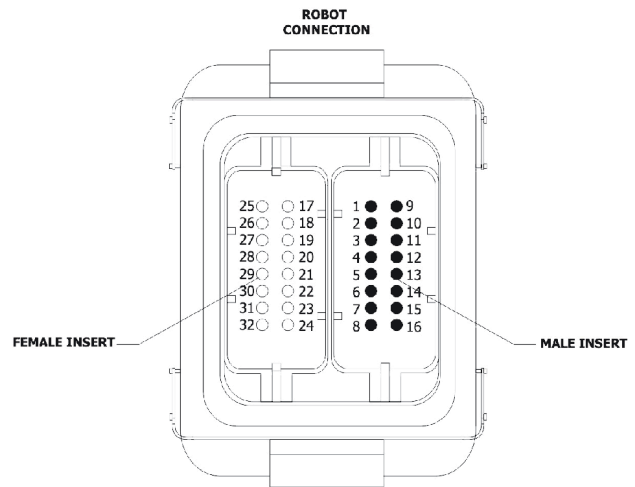

Electrical Drawings/Schematics

IMM/Optima Interface (Horizontal Machine)

PLUG SPI

DRAWING: IMM/OPTIMA INTERFACE (HORIZONTAL MACHINE)		
COMPANY: Realtime Technologies	DATE: 13/3/05	VERSION: 1.0

Robot/Optima Interface

PLUG SPI

DRAWING: ROBOT/OPTIMA INTERFACE

COMPANY:
RealTime Technologies

DATE:
12/03/04

VERSION:
1.2

IMM/Optima Interface (Vertical Machine)

PLUG SPI

DRAWING: IMM/OPTIMA INTERFACE (VERTICAL MACHINE)		
COMPANY: Realtime Technologies	DATE: 12/03/04	VERSION: 1.0