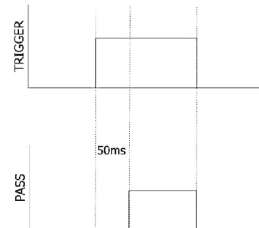

Electrical Drawings/Schematics

IMM/Optima Interface (Horizontal Machine)

PLUG SPI

DRAWING: IMM/OPTIMA INTERFACE (HORIZONTAL MACHINE)		
COMPANY: Realtime Technologies	DATE: 13/3/05	VERSION: 1.0

Robot/Optima Interface

PLUG SPI

DRAWING: ROBOT/OPTIMA INTERFACE

COMPANY:
RealTime Technologies

DATE:
12/03/04

VERSION:
1.2

IMM/Optima Interface (Vertical Machine)

PLUG SPI

DRAWING: IMM/OPTIMA INTERFACE (VERTICAL MACHINE)		
COMPANY: Realtime Technologies	DATE: 12/03/04	VERSION: 1.0