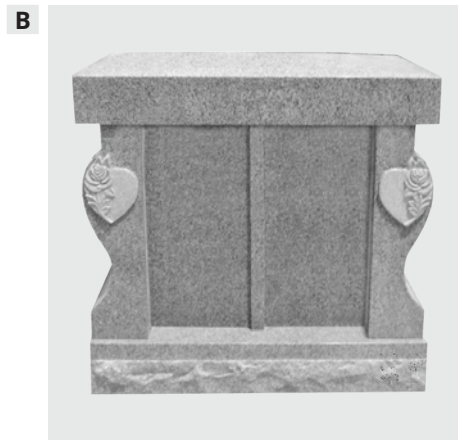

1. **B** **DES26909**
   2 Niche Columbarium As Shown: 3-0x1-4x2-11
   China Grey