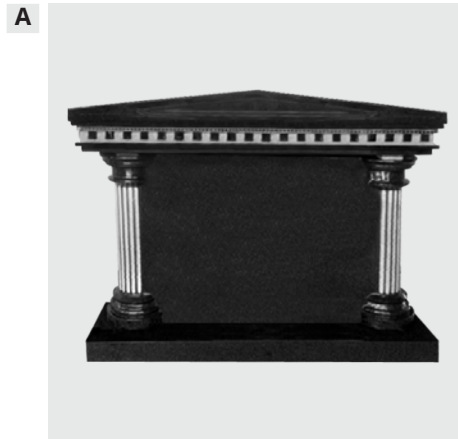

CLASSIC DESIGNS

A **DES26348**
Cap: 5-0x1-4x0-10
Die: 4-7x0-11x2-6
Sub Base: 5-0x1-2x0-4
Base: 5-10x1-6x0-8
Impala Black