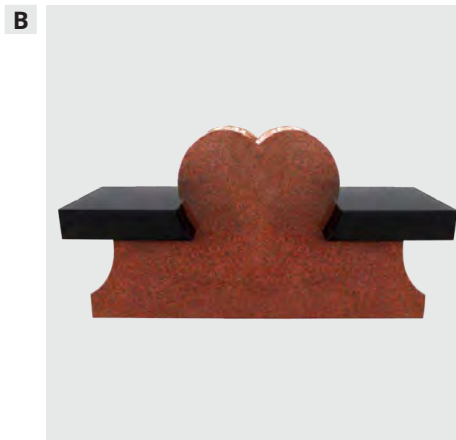

Pedestal As Shown:

2-0x0-8x1-2

Seat as shown: 3-8x1-2x0-4

China Barre Grey

B **DES30694**
HeartBench pedestal:
4-0x0-8x2-4

(2)seats: 1-2x0-4x1-2

India Red/Jet Black

C **DES30837**
Seat As Shown: 6-0x1-4x0-3
Support As Shown:
5-8x1-0x1-2