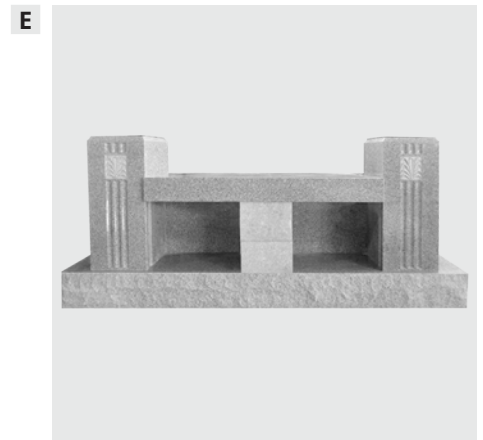

Pedestal As Shown:

2-0x0-8x1-2

Seat as shown: 3-8x1-2x0-4

China Barre Grey

B **DES30694**
HeartBench pedestal:
4-0x0-8x2-4

(2)seats: 1-2x0-4x1-2

India Red/Jet Black

C **DES30837**
Seat As Shown: 6-0x1-4x0-3
Support As Shown:
5-8x1-0x1-2