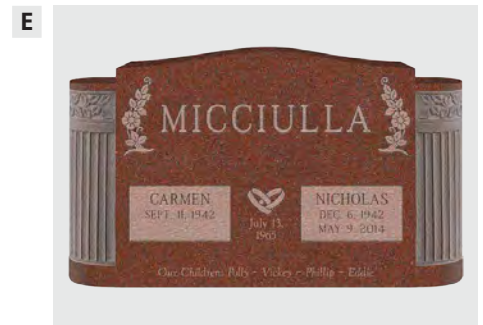

G Design 16002
4-0x0-6x2-4
Dark Cloud Grey

STATUES

A **Mary**
2-0 tall, 4-0 tall
China Grey

B **Jesus**
2-0 tall, 4-0 tall
China Grey

C **Angel**
2-0 tall, 4-0 tall
China Grey

CUSTOM SPECIAL DESIGNS

In addition to our large inventory of standard and special designs, we have provided our clients with high quality and affordable custom monuments. Our team will work with you from start to finish to ensure the finished stone exceeds your family's expectations. Custom orders take approximately 90-120 days to arrive in our warehouse, and are backed by Salem Stones.