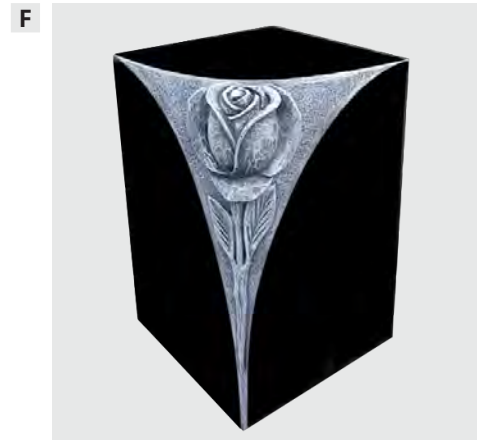

1. **C** **DES374383**
   CP07 Design as shown:
   1-2x1-2x1-6
   Pedestal: 1-2x1-2x2-0
   Dark Cloud Grey

1. **D** **DES374384**
   CPS02 Design as shown:
   1-2x1-2x2-0
   Pedestal: 1-2x1-2x2-0
   Blue Pearl

1. **E** **DES44312**
   Golfer statue as shown:
   1-2x1-2x2-0
   Jet Black

1. **F** **DES17006**
   Design 17006 Urn w/ Rose:
   0-9x0-9x1-2
   Jet Black