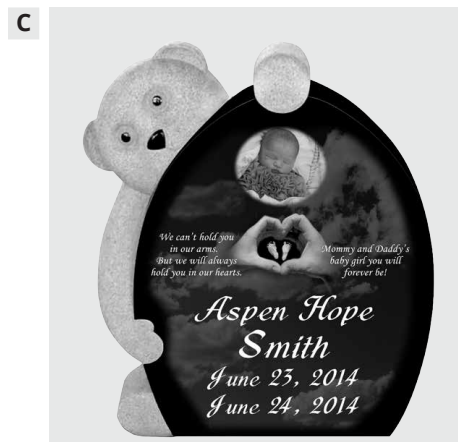

BABY DESIGNS

- **A Boy**
  0-10x0-4x1-6
  China Grey
- **B Girl**
  0-10x0-4x1-6
  China Grey
- **C Carved Bear**
  2-0x0-4x2-4
  Jet Black
- **D Baby Block**
  1-0x1-0x1-0
  Base: 1-6x1-4x0-6
  Jet Black