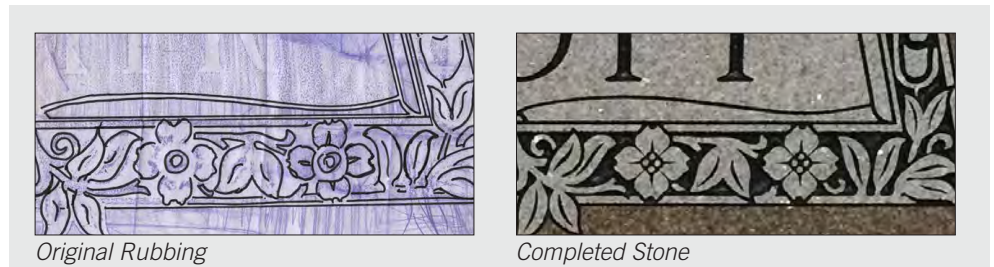

Once the design is approved, our experienced sandblast team will complete your stone within 30 days.

CUSTOM COMPONENTS

MATCH CARVING BASED ON RUBBING

FLAT CARVE OR SHAPE CARVE

LETTERING EXAMPLES

The following hand-selected fonts look beautiful and sophisticated carved into stone. Choose from our standard styles or add a unique touch with specialized carved styles.