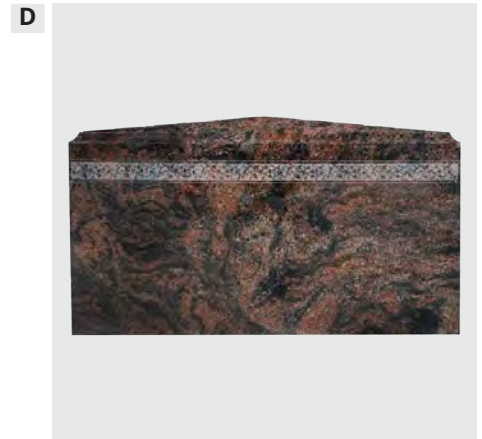

CLASSIC DESIGNS

A **DES26348**
Cap: 5-0x1-4x0-10
Die: 4-7x0-11x2-6
Sub Base: 5-0x1-2x0-4
Base: 5-10x1-6x0-8
Impala Black