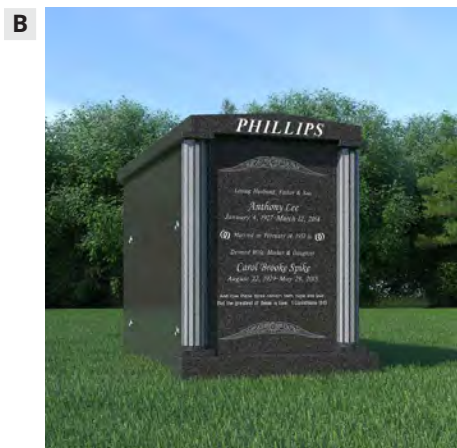

PRE-ASSEMBLED MAUSOLEUMS

- **A** 1 Crypt Rooftop
- **B** 2 Crypt Stacked
- **C** 2 Crypt Rooftop
- **D** 4 Crypt Rooftop
- **E** 6 Crypt Rooftop
- **F** 2 Crypt Rooftop with stairs

Items A-C are kept in stock.
All units listed need no assembly