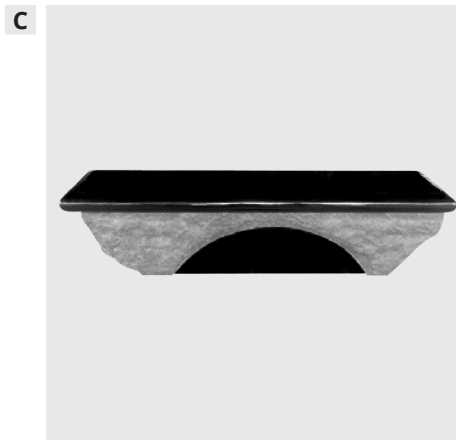

Black Galaxy

D **DES35952**
Bench support as shown:
0-6x1-2x1-2

Pedestal as shown:

0-8x1-2x2-2

Bench seat as shown:

3-0x1-4x0-6

Jet Black

E **DES26856**
Pillars: 0-10x1-0x1-11
Seat: 3-6x1-2x0-4