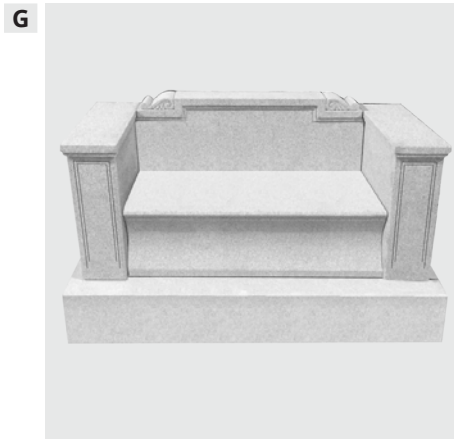

Doors: 3-8x0-1x1-0

Base: 6-0x1-2x0-6

China Grey

F **DES36830**
Custom couch bench
as shown: 2-4x1-8x2-10.5

Twilight Red

G DES43592
Bench back as shown:
 3-0x0-4x1-0
Base: 4-4x2-0x0-8
(Qty.2)Bench legs as shown:
 0-7x1-6x1-8
Bench pedestal as shown:
 3-0x1-4.5x0-10
China Grey