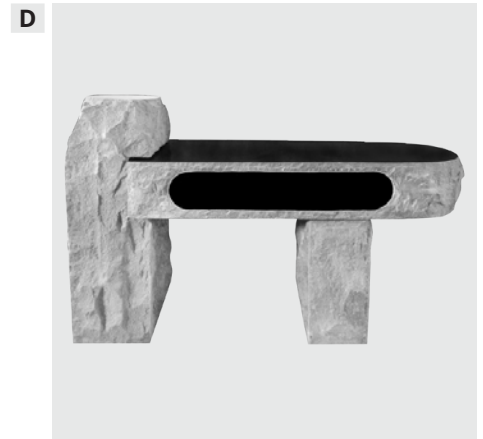

CUSTOM BENCHES

A **DES26706**
(qty.2) Heart Die As Shown:
2-2x0-8x1-10

Jet Black

Pedestal As Shown:

2-0x0-8x1-2

Seat as shown: 3-8x1-2x0-4

China Barre Grey