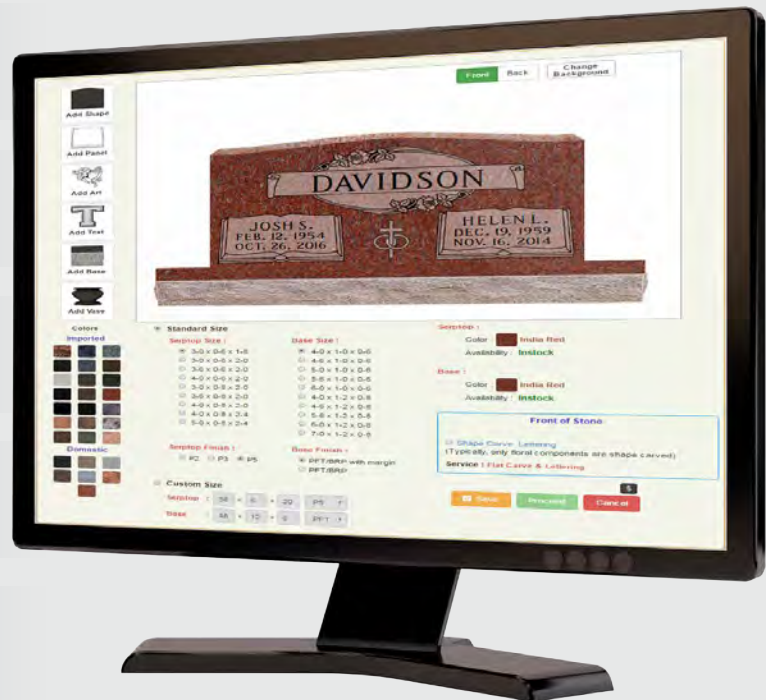

ADDITIONAL FEATURES

DESIGN YOUR STONE

Designing your stone is easy. Salem Select has a number of features that allow you to create a unique monument.

SELECT FROM NUMEROUS STANDARD AND SPECIAL DESIGNS AND COLORS

IMMEDIATELY SEE IF YOUR STONE IS IN STOCK

ADD SANDBLAST LETTERING AND DESIGNS

FOR JET BLACK STONES, ADD LASER ETCHING DESIGNS

UPLOAD YOUR PICTURE FOR PORCELAIN PORTRAITS

CONVENIENTLY PLACE YOUR ORDER AFTER YOU'RE DONE