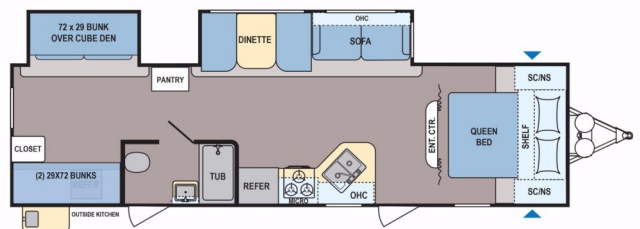

**THE FIRST NAME IN CAMPING.
THE TRUSTED NAME IN RVs.**

3015BH Light Series

Weights:

Average Shipping Weight: 6376 lbs

Dry Hitch Weight: 741 lbs

Cargo Capacity: 1224 lbs

Measurements:

Height: 10' 9"

Length: 34' 9"

Width: 8'

Capacities:

Fresh Water: 60 gal

Black Water: 28 gal

Grey Water: 39 gal

Sleeps 8-10

Decor:

Shoreline

Floorplan:

Private Queen bed, single bunks, bunk over cube den (quad bunks) 2 slide-outs, outside kitchen

Features:

Residential-grade Flooring, Interior and Exterior Speakers, Foot Pedal Flush Toilet, Motorized Stabilizer Jacks, Dual 20lb Propane Bottles, Spare Tire, 6cu ft Refrigerator, Stereo AM/FM/MP3/SC/Aux, Tinted Safety-glass Windows, LED Strip Under Awning, Solid State Converter w/Built-in Battery Charger, Range Hood.