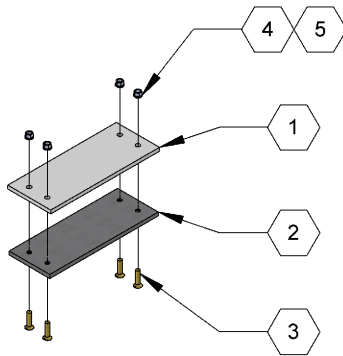

T-Locks

Item	Part Number	Description	Qty
-	ANS BB1.75-6-T	6" Bunk Bolt T-Lock	-
-	ANS BB1.75-7-T	7" Bunk Bolt T-Lock	-
-	ANS BB1.75-8-T	8" Bunk Bolt T-Lock	-

Bunk Bolt Assembly

Item	Part Number	Description	Qty
1	ANS BB1.750-6	6" Bunk Bolt	1
	ANS BB1.750-7	7" Bunk Bolt	1
	ANS BB1.750-8	8" Bunk Bolt	1
2	PFS CP14-4P	Cotter Pin 1/4" x 4"	1
3	FPS JN8C134	Nut, Jam, Hex 1 3/4" UNC	2
4	PFS W8134ZD	Washer, Standard, GD8 1 3/4" Plated	1

Part Number	Description
COM-021	14" Steel Hub
COM-023	14" Saucer

Part Number	Description
COM-024	17" Low Pro Hub
COM-025	17" Low Pro Saucer

Part Number	Description
COM-026	17" Heavy Duty Hub
COM-027	17" Heavy Duty Saucer

Item	Part Number	Description	Qty
-	BU-COM-050x	HSS Gusset - Bunk to Hub - 17"	1
-	BU-COM-052x	HSS Gusset - Bunk to Hub - 14"	1

Can be ordered as formed plates instead of HSS material

Item	Part Number	Description	Qty
-	BU-COM-051x	Plate Gusset - Bunk to Hub - 17"	2
-	BU-COM-053x	Plate Gusset - Bunk to Hub - 14"	2

Item	Part Number	Description	Qty
-	BU-COM-017	Large Carrot Pin Holder	1

Item	Part Number	Description	Qty
-	COM-138	Bunk Slipper Base	1

Item	Part Number	Description	Qty
1	BU-COM-058a	Alt Bunk Slipper - 1/2"	1
	BU-COM-058b	Alt Bunk Slipper - 3/8"	
2	BU-COM-059a	Alt Wear Plate - 1/2"	1
	BU-COM-059b	Alt Wear Plate - 3/8"	
3	PAP 5702-493	Capscrew, CS 3/8" UNC x 1 1/2", Brass	4
4	PAP 5058-018	Washer, Lock, Stainless 3/8"	4
5	PAP 5026-018	Nut, Regular, Hex 3/8" UNC	4