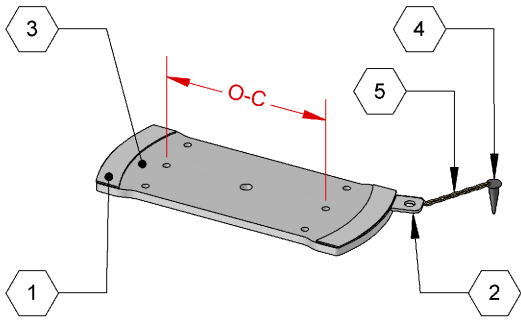

Truck Bolster - COM-A02

Can burn T-Lock slot upon request

Item	Part Number	Description	Qty
1	COM-032	Wear Pad	2
2	COM-044	Mounting Plate	2
3	70 Chain x 250	70 Chain x 1/4" - 10 Links	1
4	ANS U3082-11	Carrot Pin Casting	1
5	COM-130a	Small Carrot Pin Plate	2

Truck Bolster Extended - COM-A02-E

Can burn T-Lock slot upon request

Item	Part Number	Description	Qty
1	COM-032-E	Wear Pad - Extended	2
2	COM-044	Mounting Plate	2
3	70 Chain x 250	70 Chain x 1/4" - 10 Links	1
4	ANS U3082-11	Carrot Pin Casting	1
5	COM-130a	Small Carrot Pin Plate	2

Tandem Pole Trailer Bolster - PT-A03

Item	Part Number	Description	Qty
1	PT-A03-001	Wear Pad	2
2	COM-044	Mounting Plate	2
3	COM-130a	Small Carrot Pin Plate	2
4	ANS U3082-11	Carrot Pin Casting	1
5	70 Chain x 250	70 Chain x 1/4" - 10 Links	1

Tridem Pole Trailer Bolster - COM-A30 (50" or 30" OC)

Item	Part Number	Description	Qty
1	COM-128	Wear Plate	2
2	COM-130a	Small Carrot Pin Plate	2
3	COM-133	Tridem Bolster	1
4	ANS U3082-11	Carrot Pin Casting	1
5	70 Chain x 250	70 Chain x 1/4" - 10 Links	1