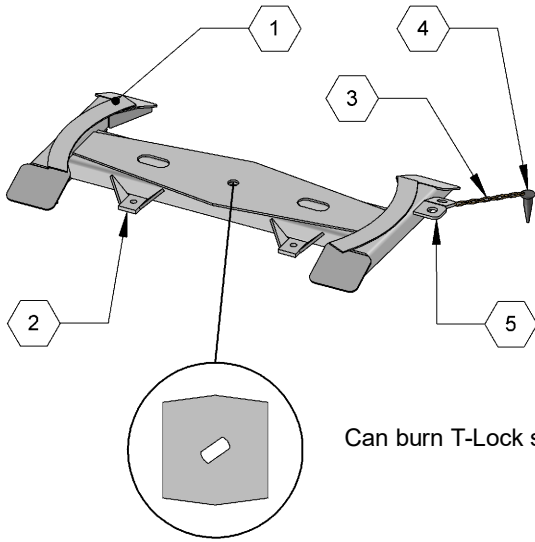

Truck Bolster - COM-A02

Can burn T-Lock slot upon request

Item	Part Number	Description	Qty
1	COM-032	Wear Pad	2
2	COM-044	Mounting Plate	2
3	70 Chain x 250	70 Chain x 1/4" - 10 Links	1
4	ANS U3082-11	Carrot Pin Casting	1
5	COM-130a	Small Carrot Pin Plate	2

Truck Bolster Extended - COM-A02-E

Can burn T-Lock slot upon request

Item	Part Number	Description	Qty
1	COM-032-E	Wear Pad - Extended	2
2	COM-044	Mounting Plate	2
3	70 Chain x 250	70 Chain x 1/4" - 10 Links	1
4	ANS U3082-11	Carrot Pin Casting	1
5	COM-130a	Small Carrot Pin Plate	2

Tandem Pole Trailer Bolster - PT-A03

Item	Part Number	Description	Qty
1	PT-A03-001	Wear Pad	2
2	COM-044	Mounting Plate	2
3	COM-130a	Small Carrot Pin Plate	2
4	ANS U3082-11	Carrot Pin Casting	1
5	70 Chain x 250	70 Chain x 1/4" - 10 Links	1

Tridem Pole Trailer Bolster - COM-A30 (50" or 30" OC)

Item	Part Number	Description	Qty
1	COM-128	Wear Plate	2
2	COM-130a	Small Carrot Pin Plate	2
3	COM-133	Tridem Bolster	1
4	ANS U3082-11	Carrot Pin Casting	1
5	70 Chain x 250	70 Chain x 1/4" - 10 Links	1