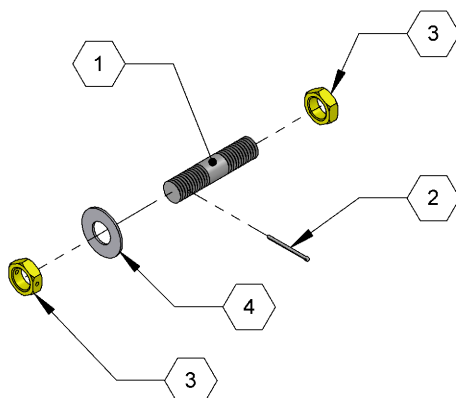

Bunk Bolt Assembly

Item	Part Number	Description	Qty
1	ANS BB1.750-6	6" Bunk Bolt	1
	ANS BB1.750-7	7" Bunk Bolt	1
	ANS BB1.750-8	8" Bunk Bolt	1
2	PFS CP14-4P	Cotter Pin 1/4" x 4"	1
3	FPS JN8C134	Nut, Jam, Hex 1 3/4" UNC	2
4	PFS W8134ZD	Washer, Standard, GD8 1 3/4" Plated	1