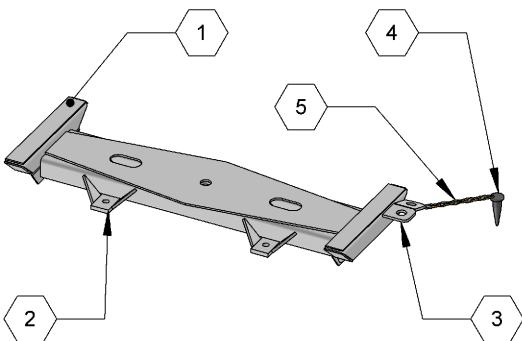

Truck Bolster - COM-A02

Can burn T-Lock slot upon request

Item	Part Number	Description	Qty
1	COM-032	Wear Pad	2
2	COM-044	Mounting Plate	2
3	70 Chain x 250	70 Chain x 1/4" - 10 Links	1
4	ANS U3082-11	Carrot Pin Casting	1
5	COM-130a	Small Carrot Pin Plate	2

Truck Bolster Extended - COM-A02-E

Can burn T-Lock slot upon request

Item	Part Number	Description	Qty
1	COM-032-E	Wear Pad - Extended	2
2	COM-044	Mounting Plate	2
3	70 Chain x 250	70 Chain x 1/4" - 10 Links	1
4	ANS U3082-11	Carrot Pin Casting	1
5	COM-130a	Small Carrot Pin Plate	2

Tandem Pole Trailer Bolster - PT-A03

Item	Part Number	Description	Qty
1	PT-A03-001	Wear Pad	2
2	COM-044	Mounting Plate	2
3	COM-130a	Small Carrot Pin Plate	2
4	ANS U3082-11	Carrot Pin Casting	1
5	70 Chain x 250	70 Chain x 1/4" - 10 Links	1

Tridem Pole Trailer Bolster - COM-A30 (50" or 30" OC)

Item	Part Number	Description	Qty
1	COM-128	Wear Plate	2
2	COM-130a	Small Carrot Pin Plate	2
3	COM-133	Tridem Bolster	1
4	ANS U3082-11	Carrot Pin Casting	1
5	70 Chain x 250	70 Chain x 1/4" - 10 Links	1