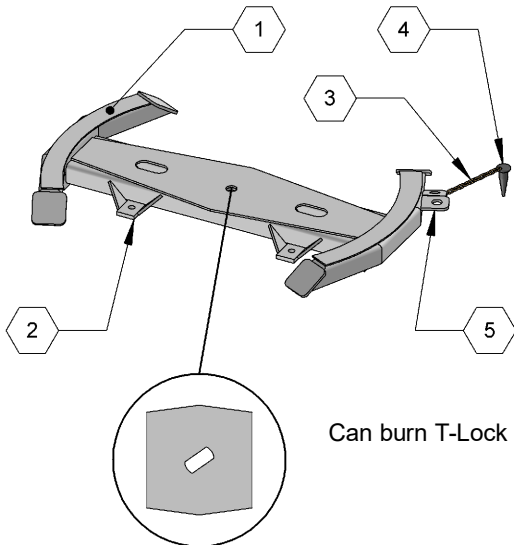

Truck Bolster - COM-A02

Can burn T-Lock slot upon request

Item	Part Number	Description	Qty
1	COM-032	Wear Pad	2
2	COM-044	Mounting Plate	2
3	70 Chain x 250	70 Chain x 1/4" - 10 Links	1
4	ANS U3082-11	Carrot Pin Casting	1
5	COM-130a	Small Carrot Pin Plate	2

Truck Bolster Extended - COM-A02-E

Can burn T-Lock slot upon request

Item	Part Number	Description	Qty
1	COM-032-E	Wear Pad - Extended	2
2	COM-044	Mounting Plate	2
3	70 Chain x 250	70 Chain x 1/4" - 10 Links	1
4	ANS U3082-11	Carrot Pin Casting	1
5	COM-130a	Small Carrot Pin Plate	2

Tandem Pole Trailer Bolster - PT-A03

Item	Part Number	Description	Qty
1	PT-A03-001	Wear Pad	2
2	COM-044	Mounting Plate	2
3	COM-130a	Small Carrot Pin Plate	2
4	ANS U3082-11	Carrot Pin Casting	1
5	70 Chain x 250	70 Chain x 1/4" - 10 Links	1

Tri-Axle Trailer Bolster - COM-A31 (60" or 38 3/4" OC)

Item	Part Number	Description	Qty
1	COM-128	Wear Plate	2
2	COM-129	Tri-Axle Bolster Plate	1
3	COM-130a	Small Carrot Pin Plate	2
4	ANS U3082-11	Carrot Pin Casting	1
5	70 Chain x 250	70 Chain x 1/4" - 10 Links	1