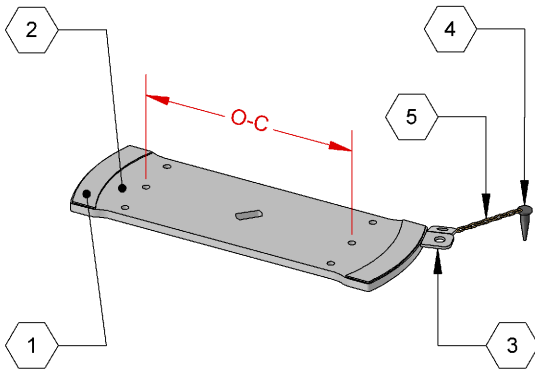

Truck Bolster Extended - COM-A02-E

Can burn T-Lock slot upon request

Item	Part Number	Description	Qty
1	COM-032-E	Wear Pad - Extended	2
2	COM-044	Mounting Plate	2
3	70 Chain x 250	70 Chain x 1/4" - 10 Links	1
4	ANS U3082-11	Carrot Pin Casting	1
5	COM-130a	Small Carrot Pin Plate	2

Tandem Pole Trailer Bolster - PT-A03

Item	Part Number	Description	Qty
1	PT-A03-001	Wear Pad	2
2	COM-044	Mounting Plate	2
3	COM-130a	Small Carrot Pin Plate	2
4	ANS U3082-11	Carrot Pin Casting	1
5	70 Chain x 250	70 Chain x 1/4" - 10 Links	1

Tridem Pole Trailer Bolster - COM-A30 (50" or 30" OC)

Item	Part Number	Description	Qty
1	COM-128	Wear Plate	2
2	COM-130a	Small Carrot Pin Plate	2
3	COM-133	Tridem Bolster	1
4	ANS U3082-11	Carrot Pin Casting	1
5	70 Chain x 250	70 Chain x 1/4" - 10 Links	1

Tri-Axle Trailer Bolster - COM-A31 (60" or 38 3/4" OC)

Item	Part Number	Description	Qty
1	COM-128	Wear Plate	2
2	COM-129	Tri-Axle Bolster Plate	1
3	COM-130a	Small Carrot Pin Plate	2
4	ANS U3082-11	Carrot Pin Casting	1
5	70 Chain x 250	70 Chain x 1/4" - 10 Links	1