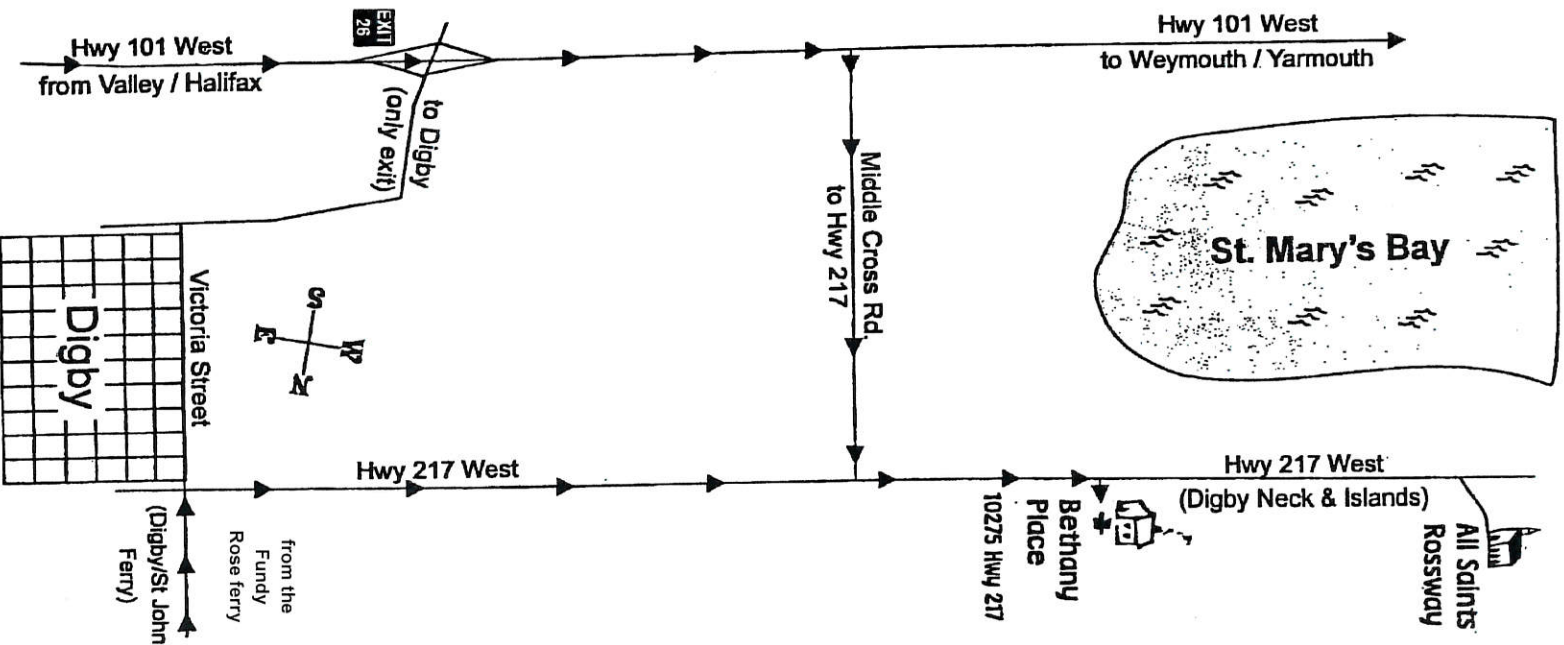

The Society of Our Lady Saint Mary

10275 Hwy 217 west

PO Box 762

Digby,

Nova Scotia B0V 1A0

telephone: 1-902-245-4841

email: slsm@eastlink.ca

website: www.slsm.ca

The Society of Our Lady Saint Mary

is a registered charity.

Charity no. 11915 5000 RR 0001