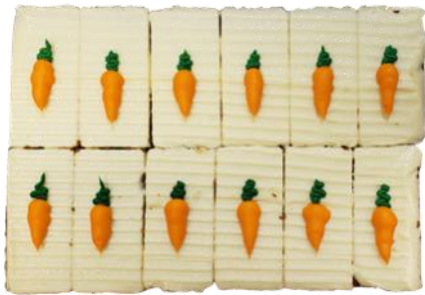

TRUMPS WHOLESALE MENU 2021

** PLEASE NOTE ALL WHOLESALE MENU ITEMS & PRICING ARE SUBJECT TO CHANGE WITHOUT NOTICE.**

INDIVIDUAL DESSERTS

NEW! QUARTER SLAB CARROT CAKE
item#842
Portions Cut 12
Shelf Life 3 Days
Refrigeration Recommended